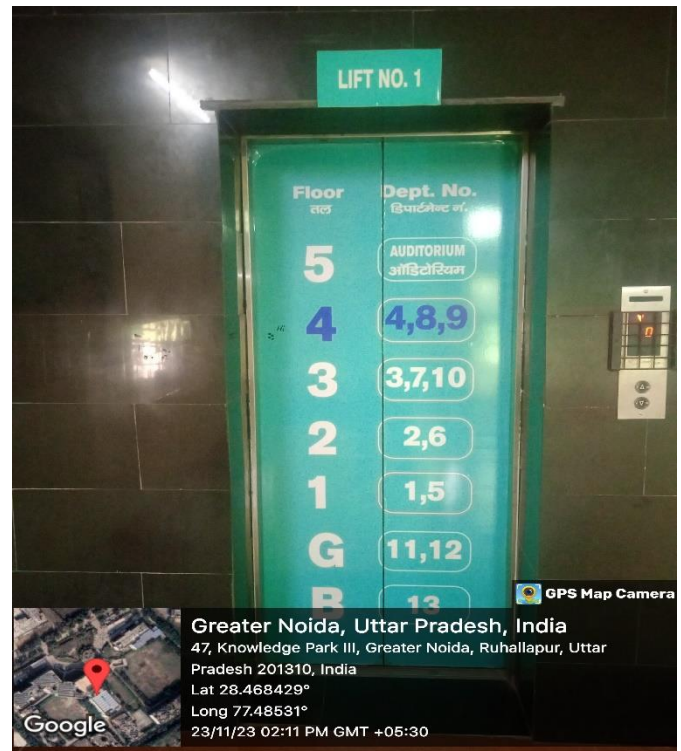

**4.1.3 General Campus facilities: Geo-tagged Photographs**

**Hostels (Girls & Boys)**

**Staff Flats**

**Common room / Locker room:**

**Medical facility: General Hospital & Pharmacy**

**Toilets:**

**Canteen "Infinity Cafe"**

**Roads and Signage**

**Greenery**

**Solar Panel (Alternate Source of Energy)**

**Water Purification Plant**

**Wheel Chair for Patients**

**Mobile Dental Van**

**Lifts**

**Board Room / Meeting Room**

**Parking**

**Temple**